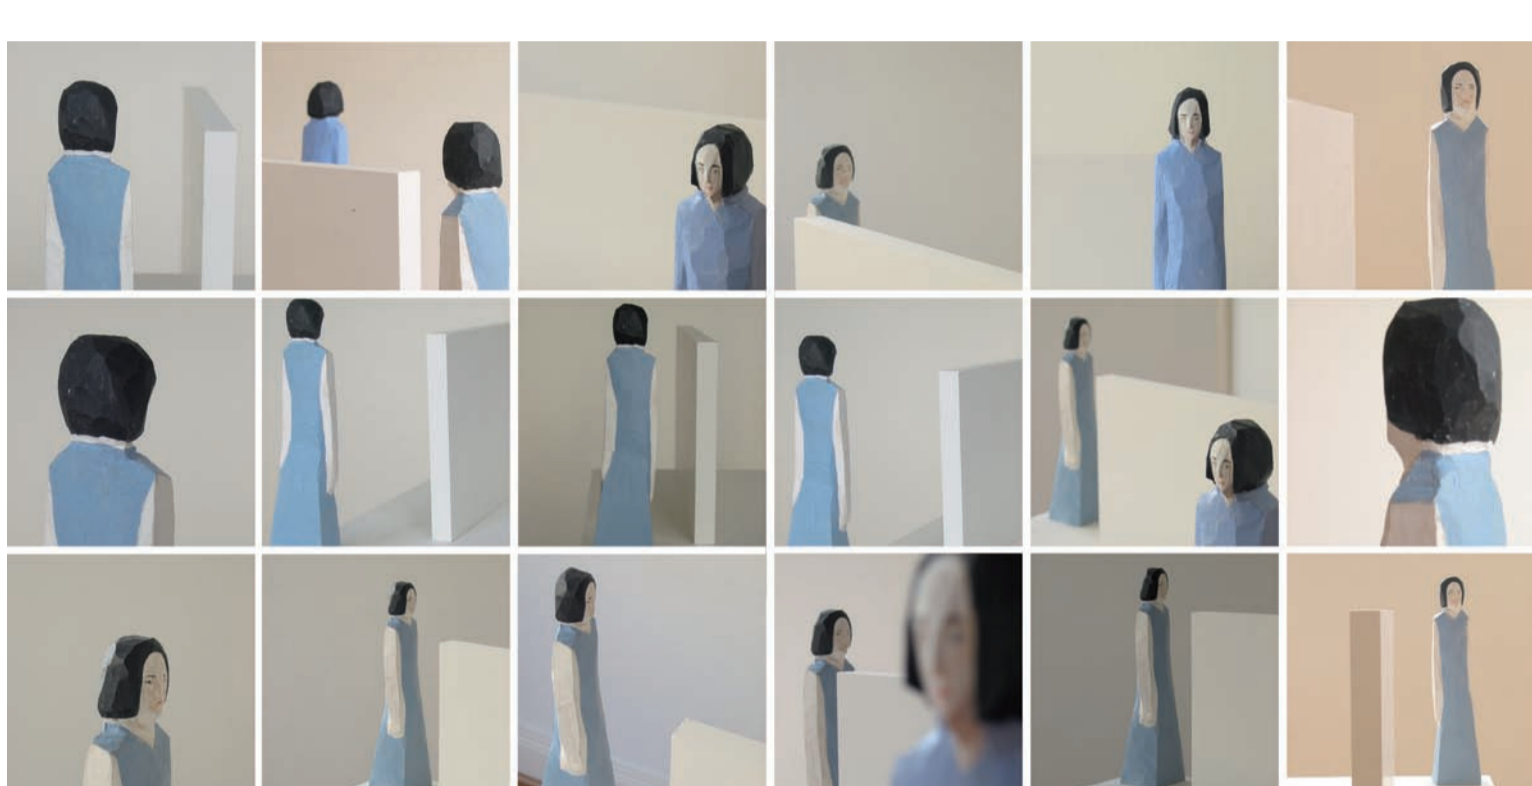

U-bahn I, installation with a large drawing, a small stage, line and colourfield drawings on the walls(at patrick heide art projects, june 2007)
 large drawing: 256 x 293 cm (100,78 x 115,35 in), ink and charcoal on paper
 stage: cut and painted wood ; height of the figure: 18 cm (7,08 in)

Begegnung 2006:
 drawing with two figures, 112,5 x 46 x 31,5 cm (44,29 x 18,11 x 12,40 in), cut and painted wood
 drawing (from the sequence below), 21 x 21 cm (8,26 x 8,26 in), ink and eggtempera on paper
 sequence of 22 drawings, 21 x 21 cm (8,26 x 8,26 in) each, ink and eggtempera on paper over plexiglass

U-bahn II, 2007:
 stage, 56,5 x 160 x 27,5 cm (22,24 x 62,99 x 10,82 in), cut and painted wood
 sequence of 8 drawings, 10 x 10 cm (3,93 x 3,93 in), ink and eggtempera on paper

Rolltreppe, 2007
 stage, 62 x 148 x 19 cm (24,40 x 58,26 x 7,48 in), cut and painted wood
 drawing, 120 x 120 cm (47,24 x 47,24 in), ink and eggtempera on paper over plexiglass
 sequence of fotos (below), 19 x 57 cm (7,48 x 22,44 in)