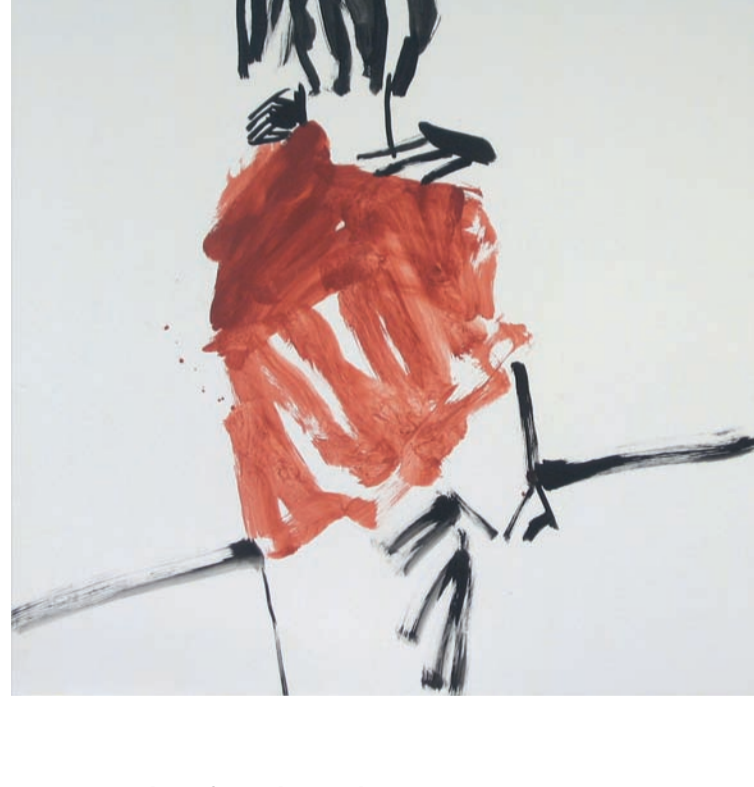

U-bahn I, installation with a large drawing, a small stage, line and colourfield drawings on the walls(at patrick heide art projects, june 2007)
 large drawing: 256 x 293 cm (100,78 x 115,35 in), ink and charcoal on paper
 stage: cut and painted wood ; height of the figure: 18 cm (7,08 in)

Begegnung 2006:
 drawing with two figures, 112,5 x 46 x 31,5 cm (44,29 x 18,11 x 12,40 in), cut and painted wood
 drawing (from the sequence below), 21 x 21 cm (8,26 x 8,26 in), ink and eggtempera on paper
 sequence of 22 drawings, 21 x 21 cm (8,26 x 8,26 in) each, ink and eggtempera on paper over plexiglass

U-bahn II, 2007:
 stage, 56,5 x 160 x 27,5 cm (22,24 x 62,99 x 10,82 in), cut and painted wood
 sequence of 8 drawings, 10 x 10 cm (3,93 x 3,93 in), ink and eggtempera on paper

Rolltreppe, 2007
 stage, 62 x 148 x 19 cm (24,40 x 58,26 x 7,48 in), cut and painted wood
 drawing, 120 x 120 cm (47,24 x 47,24 in), ink and eggtempera on paper over plexiglass
 sequence of fotos (below), 19 x 57 cm (7,48 x 22,44 in)