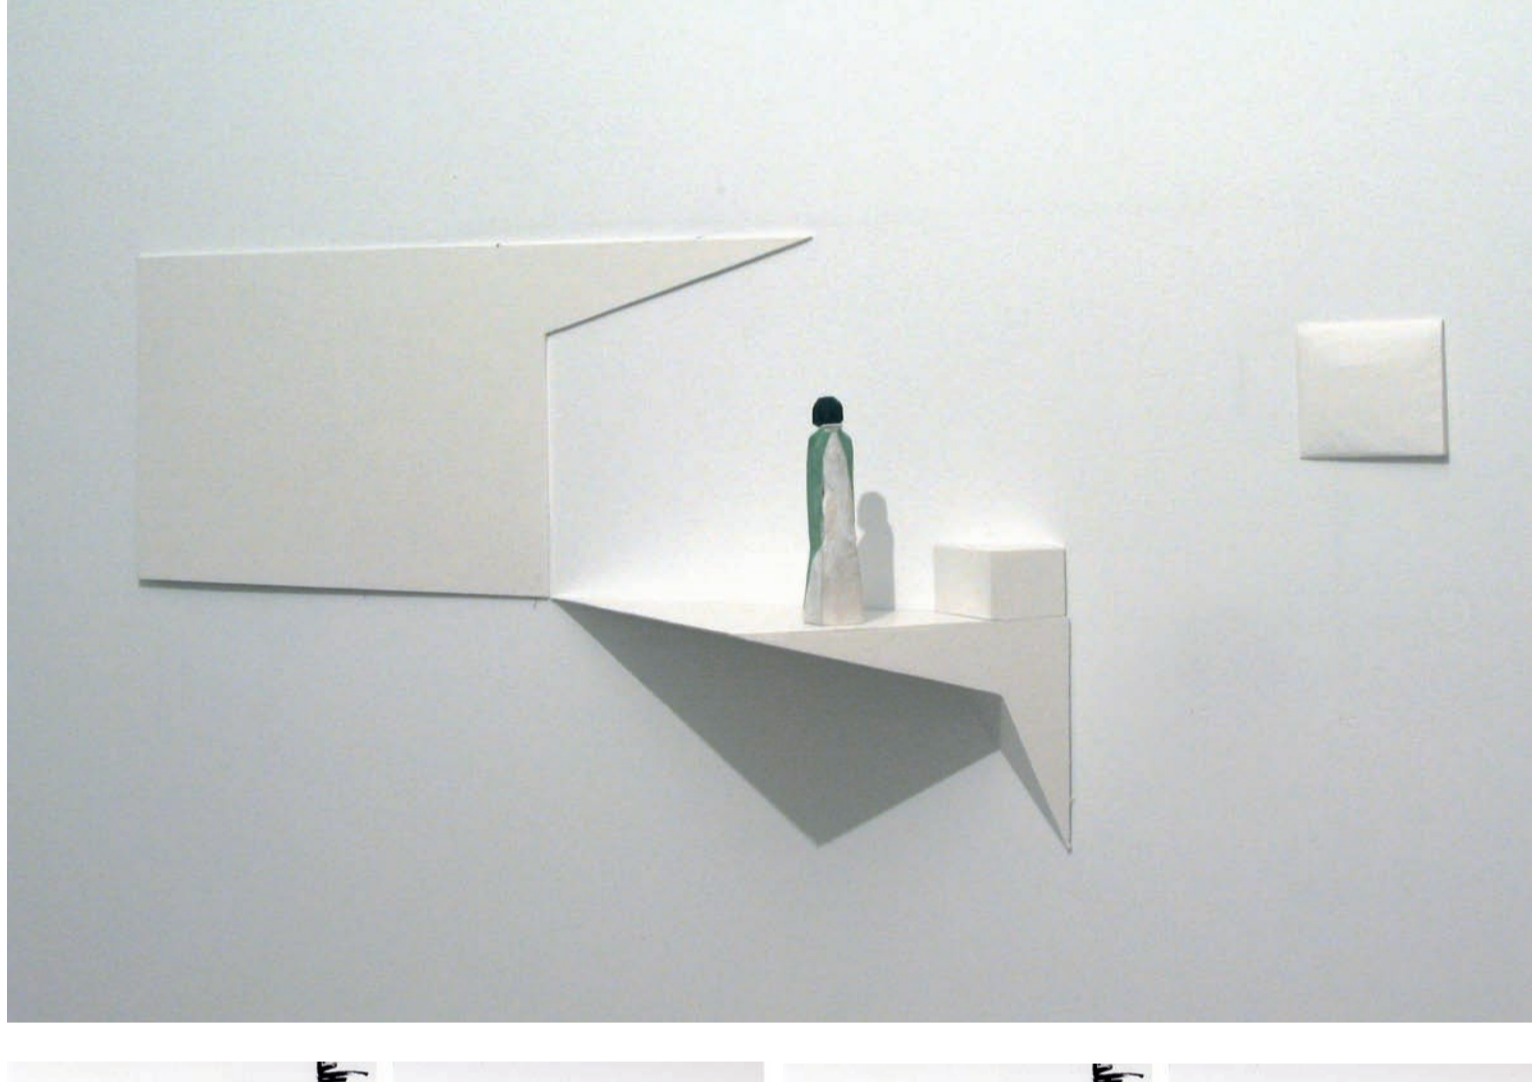

U-bahn I, installation with a large drawing, a small stage, line and colourfield drawings on the walls(at patrick heide art projects, june 2007)
 large drawing: 256 x 293 cm (100,78 x 115,35 in), ink and charcoal on paper
 stage: cut and painted wood ; height of the figure: 18 cm (7,08 in)

Begegnung 2006:
 drawing with two figures, 112,5 x 46 x 31,5 cm (44,29 x 18,11 x 12,40 in), cut and painted wood
 drawing (from the sequence below), 21 x 21 cm (8,26 x 8,26 in), ink and eggtempera on paper
 sequence of 22 drawings, 21 x 21 cm (8,26 x 8,26 in) each, ink and eggtempera on paper over plexiglass

U-bahn II, 2007:
 stage, 56,5 x 160 x 27,5 cm (22,24 x 62,99 x 10,82 in), cut and painted wood
 sequence of 8 drawings, 10 x 10 cm (3,93 x 3,93 in), ink and eggtempera on paper

Rolltreppe, 2007
 stage, 62 x 148 x 19 cm (24,40 x 58,26 x 7,48 in), cut and painted wood
 drawing, 120 x 120 cm (47,24 x 47,24 in), ink and eggtempera on paper over plexiglass
 sequence of fotos (below), 19 x 57 cm (7,48 x 22,44 in)